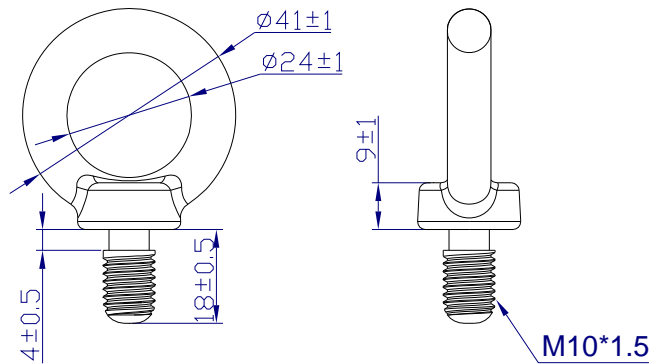

BLT-Mxxxx & HKK-Dxxxx

EUR HUK

LED

	M10	BLT-M1000
	M12	BLT-M1200
	DN15	HKK-D1500

EUR-096SxxxDT/DV/ST/SV	BLT-M1000	HKK-D1500
EUR-150SxxxDT/DV/ST/SV	BLT-M1000	HKK-D1500
EUR-200SxxxDT/DV/ST/SV	BLT-M1000	HKK-D1500
EUR-240SxxxDT/DV/ST/SV	BLT-M1200	HKK-D1500
EUR-320SxxxDT/DV/ST/SV	BLT-M1200	HKK-D1500
HUK-096SxxxDT/DV	BLT-M1200	HKK-D1500
HUK-150SxxxDT/DV	BLT-M1200	HKK-D1500

	-	-	20 kg	BLT-M1000
	-	-	20 kg	BLT-M1200
	-	-	20 kg	HKK-D1500
	-	105 g	-	BLT-M1000
	-	130 g	-	BLT-M1200
	-	40 g	-	HKK-D1500

BLT-M1000	120	M10	/
BLT-M1200	120	M12	/
HKK-D1500	120	DN15	/

BLT-M1000

PROJ:

: ±1